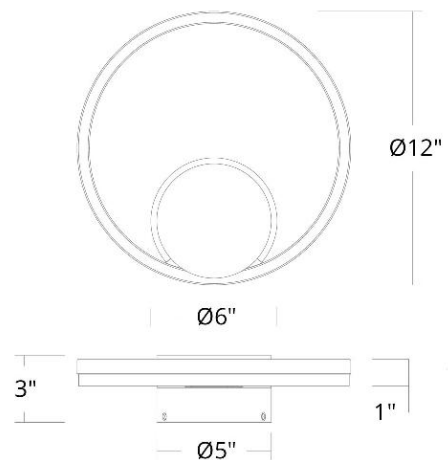

Fixture Type: _____

Catalog Number: _____

Project: _____

Location: _____

Vespere

Bath & Wall 4CCT

Model & Size	Color Temp	Finish	LED Watts	LED Lumens	Delivered Lumens
WS-63412 12"	2700K	BK Black	12 W	1260	756
	3000K		12 W	1260	756
	3500K		12 W	1260	756
	4000K		12 W	1260	756

FEATURES

- Edge and back lit illumination
- Built in color temperature adjustability. Switch from 2700K/3000K/3500K/4000K
- Driver concealed within the canopy

SPECIFICATIONS

Color Temp:	2700K,3000K,3500K,4000K
Input:	120/277V,50/60Hz
CRI:	90
Dimming:	ELV: 100-10% ,TRIAC: 100-5%
Rated Life:	50000 Hours
Mounting:	Can be mounted on ceiling or wall in all orientations
Standards:	ETL, cETL Damp Location Listed
Construction:	Aluminum body with etched acrylic diffuser

FINISHES:

Black

LINE DRAWING:

WS-63412