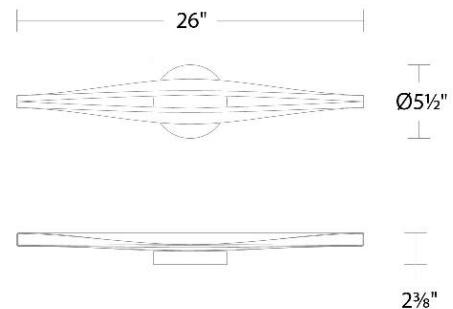

FEATURES

- Built in color temperature adjustability. Switch from 2700K/3000K/3500K/4000K
- Driver concealed within the canopy

SPECIFICATIONS

Color Temp:	2700K,3000K,3500K,4000K
Input:	120/277V,50/60Hz
CRI:	90
Dimming:	ELV: 100-10% ,TRIAC: 100-5%
Rated Life:	50000 Hours
Mounting:	Can be mounted on wall in all orientations
Standards:	ETL, cETL, Title 24 JA8 Compliant Damp Location Listed
Construction:	Aluminum body with silicone diffuser

FINISHES:

Black

Brushed
Nickel

LINE DRAWING:

WS-71426

WAC LIGHTING