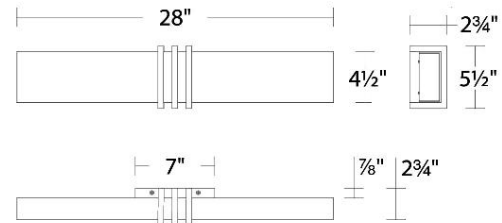

FINISHES:

Black

Brushed
Nickel

LINE DRAWING:

WS-75328