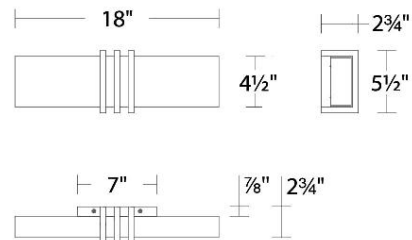

Fixture Type: _____

Catalog Number: _____

Project: _____

Location: _____

Minibar

Bathroom Vanity & Sconce 3000K

Model & Size	Color Temp	Finish	LED Watts	LED Lumens	Delivered Lumens
WS-75318 18"	3000K	BK Black BN Brushed Nickel	19W	1985	1213

FINISHES:

Black

Brushed
Nickel

LINE DRAWING:

WS-75318

Fixture Type: _____

Catalog Number: _____

Project: _____

Location: _____

Minibar

Bathroom Vanity & Sconce 3000K

Model & Size	Color Temp	Finish	LED Watts	LED Lumens	Delivered Lumens
WS-75328 28"	3000K	BK Black BN Brushed Nickel	24W	2550	1557

Example: **WS-75328-BN**