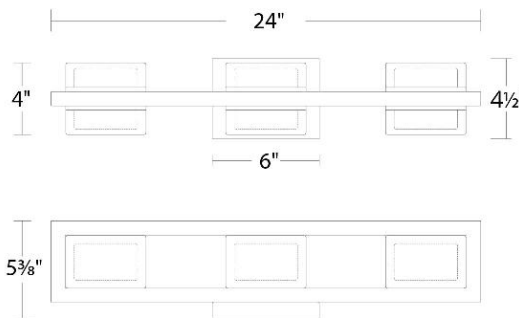

WAC LIGHTING

Interlok

Bath & Wall Light 4CCT

Fixture Type: _____

Catalog Number: _____

Project: _____

Location: _____

Model & Size	Color Temp	Finish	LED Watts	LED Lumens	Delivered Lumens
WS-77424 24"	2700K	BN Brushed Nickel	18 W	2542	1398
	3000K		18 W	2542	1398
	3500K		18 W	2542	1398
	4000K		18 W	2542	1398

Example: **WS-77424-40-BN**

For custom requests please contact customs@wacighting.com

DESCRIPTION

Smoothly opulent. Thick-walled shades offer beautifully diffuse illumination. The frame's elegant lines draw attention to its glass blocks, fashioning a statement of luxury for yourbath.

FEATURES

- Thick walled glass diffusers
- Built in color temperature adjustability. Switch from 2700K/3000K/3500K/4000K
- Driver concealed within the canopy

SPECIFICATIONS

Color Temp:	4000K,3500K,3000K,2700K
Input:	120/277V,50/60Hz
CRI:	90
Dimming:	ELV: 100-10% , TRIAC: 100-5%
Rated Life:	50000 Hours
Mounting:	Can be mounted on ceiling or wall in all orientations
Standards:	ETL, cETL, Title 24 JA8 Compliant Damp Location Listed
Construction:	Extruded aluminum body with glass diffuser

FINISHES:

Brushed
Nickel

LINE DRAWING:

WS-77424