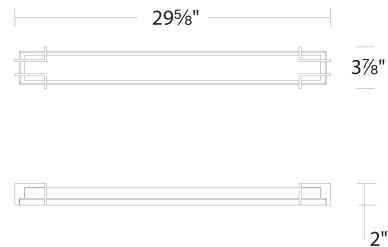

REPLACEMENT PARTS

RPL-GLA-79129 - Glass

FINISHES

Brushed
Nickel

LINE DRAWING

WS-79130