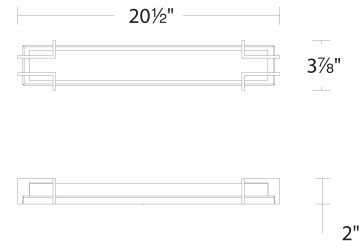

SPECIFICATIONS

Color Temp:	3000K
Input:	120 VAC, 50/60Hz
CRI:	90
Dimming:	ELV: 100-10%, TRIAC: 100-10%
Rated Life:	54000 Hours
Mounting:	Can be mounted on wall in all orientations
Standards:	ETL, cETL, Title 24: 2019 Damp Location Listed
Construction:	Aluminum hardware, glass diffuser

REPLACEMENT PARTS

RPL-GLA-79120 - Glass

FINISHES

Brushed
Nickel

LINE DRAWING

WS-79121

Fixture Type: _____

Catalog Number: _____