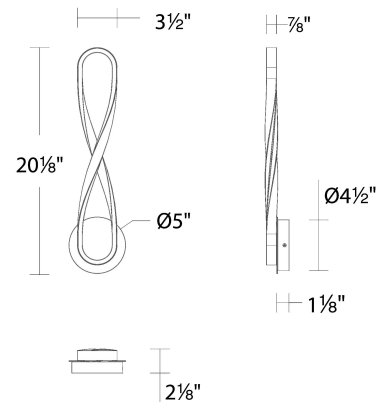

Fixture Type: _____

Catalog Number: _____

Project: _____

Location: _____

Marise

Wall Sconce 3000K

Model & Size	Color Temp & CRI	Finish	Watt	LED Lumens	Delivered Lumens
WS-79220 20"	3000K 90	BK Black CH Chrome	11W	1000	462

Example: **WS-79220-CH**

For custom requests please contact customs@wacighting.com

FEATURES

- Omnidirectional diffused illumination
- Driver concealed within the canopy
- 5 Year warranty

SPECIFICATIONS

Color Temp:	3000K
Input:	120/277 VAC,50/60Hz
CRI:	90
Dimming:	ELV: 100-10% ,TRIAC: 100-10%
Rated Life:	50000 Hours
Standards:	ETL, cETL,Title 24 JA8-2019 Compliant Damp Location Listed
Construction:	Aluminum body, silicone diffuser

REPLACEMENT PARTS

HDW-HY22-CE - Hardware Pack

FINISHES:

LINE DRAWING:

WS-79220