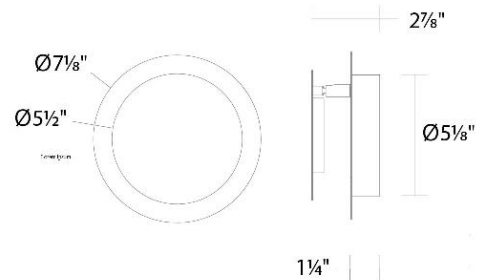

FEATURES

- Light source offers 360 degree rotation
- Built in color temperature adjustability. Switch from 2700K/3000K/3500K/4000K
- Driver concealed within the canopy

SPECIFICATIONS

Color Temp:	4000K,3500K,3000K,2700K
Input:	120/277V,50/60Hz
CRI:	90
Dimming:	ELV: 100-10% ,TRIAC: 100-5%
Rated Life:	50000 Hours
Mounting:	Can be mounted on wall in all orientations
Standards:	ETL, cETL Damp Location Listed
Construction:	Aluminum body

FINISHES:

LINE DRAWING:

WS-85407