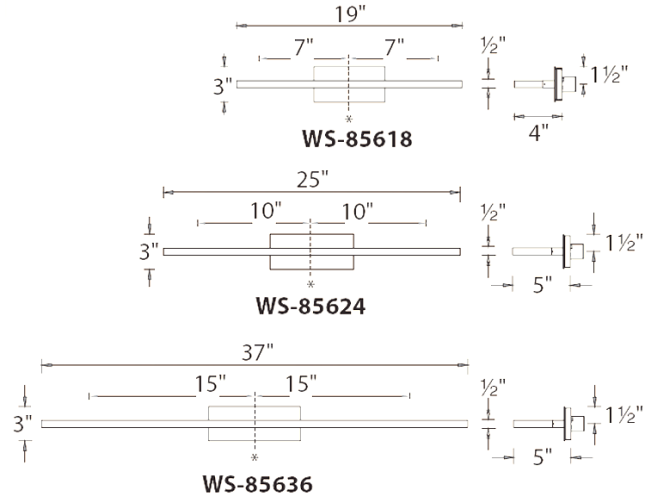

Fixture Type:

Catalog Number:

Project:

Location:

PRODUCT DESCRIPTION

Balanced, consistent lighting elevated.

FEATURES

- Half-inch edge-lit linear blade
- Frosted diffuser provides even illumination
- Adjustable back plate
- Conversion plate for 4" junction box included
- Can be mounted vertically or horizontally
- ADA Compliant, low profile design (WS-85618 only)
- 2.76" x 1.26" x 1.18" universal voltage driver (120V-220V) installs within junction box

SPECIFICATIONS

- Color Temp:** 3500K
- CRI:** 90
- Dimming:** 100% - 10% ELV
- Rated Life:** 85,000 hrs
- Input:** 120-277V
- Construction:** Aluminum
- Finish:** Brushed Aluminum, White
- Standards:** ETL & cETL listed, Damp listed

ORDER NUMBER

Model	Wattage	Voltage	LED Lumens	Delivered Lumens	Finish
WS-85618	19"	15W	1300	865	AL <i>Brushed Aluminum</i> WT <i>White</i>
WS-85624	25"	20W	1735	1255	
WS-85636	37"	30W	2561	1762	

Example: **WS-85618-AL**