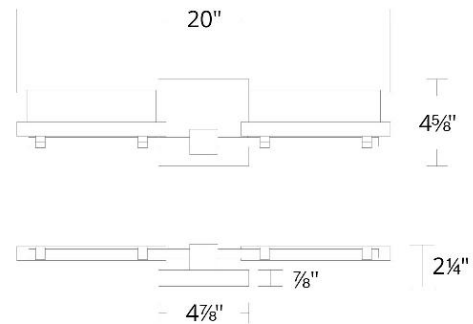

Fixture Type: _____

Catalog Number: _____

Project: _____

Location: _____

Two Fold

Bath & Wall 3000K

Model & Size	Color Temp	Finish	LED Watts	LED Lumens	Delivered Lumens
WS-91420 20"	3000K	BK/AB Black/Aged Brass	17 W	1800	1017

Example: **WS-91420-BK/AB**

For custom requests please contact customs@wacighting.com

DESCRIPTION

Perfectly proportioned. Two geometric blocks of etched acrylic serve as ideal diffusers for this sleek linear vanity luminaire. The handsome rectangular backplate integrates a blackfinish with aged brass accents.

FEATURES

- Driver concealed within the canopy

SPECIFICATIONS

Color Temp:	3000K
Input:	120/277V,50/60Hz
CRI:	90
Dimming:	ELV: 100-10% ,TRIAC: 100-5%
Rated Life:	50000 Hours
Mounting:	Can be mounted on wall vertically or upside down
Standards:	ETL, cETL, Title 24 JA8 Compliant Damp Location Listed
Construction:	Extruded aluminum body and etched acrylic diffuser

FINISHES:

Black/Aged
Brass

LINE DRAWING:

WS-91420