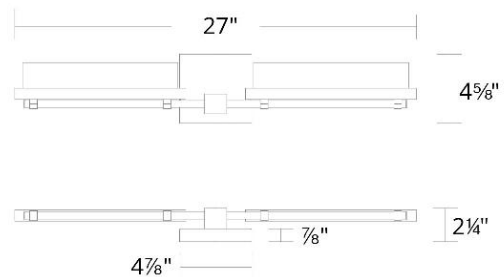

DESCRIPTION

Perfectly proportioned. Two geometric blocks of etched acrylic serve as ideal diffusers for this sleek linear vanity luminaire. The handsome rectangular backplate integrates a black finish with aged brass accents.

FEATURES

- Driver concealed within the canopy

SPECIFICATIONS

Color Temp:	3000K
Input:	120/277V,50/60Hz
CRI:	90
Dimming:	ELV: 100-10% ,TRIAC: 100-5%
Rated Life:	50000 Hours
Mounting:	Can be mounted on wall vertically or upside down
Standards:	ETL, cETL, Title 24 JA8 Compliant Damp Location Listed
Construction:	Extruded aluminum body and etched acrylic diffuser

FINISHES:

Black/Aged
Brass

LINE DRAWING:

WS-91427