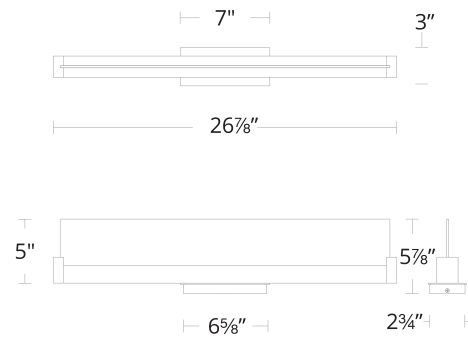

Fixture Type: _____

Catalog Number: _____

Project: _____

Location: _____

Spectre

Bathroom Vanity & Sconce

Model & Size	Color Temp & CRI	Watt	LED Lumens	Delivered Lumens	Finish
WS-93127 27"	2700K/3000K/3500K 90	23W	1055	1055	BK Black BN Brushed Nickel

SPECIFICATIONS

Color Temp:	2700K/3000K/3500K
Input:	120 VAC, 50/60Hz
CRI:	90
Dimming:	ELV: 100-10%, TRIAC: 100-10%
Rated Life:	60000 Hours
Mounting:	Can be mounted on ceiling or wall in all orientations
Standards:	ETL, cETL Damp Location Listed
Construction:	Aluminum body, light guide material diffuser

FINISHES

LINE DRAWING

WS-93127