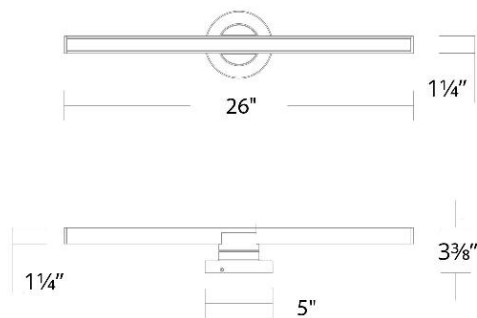

LINE DRAWING: