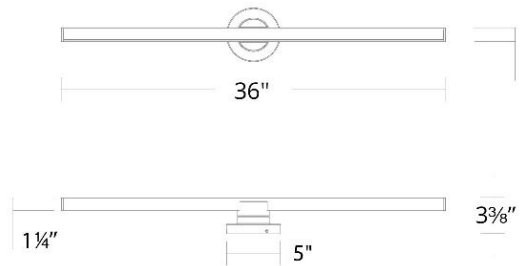

FINISHES:

LINE DRAWING:

WS-99436

WAC LIGHTING