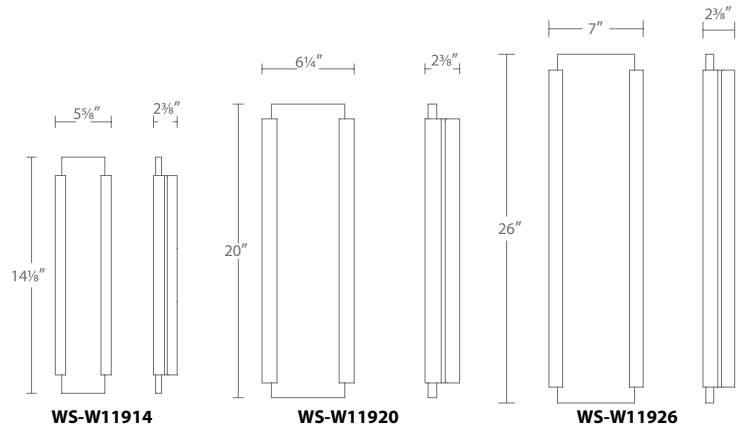

## FEATURES

- Driver located within the fixture
- Color Temperature: 3000K
- CRI: 90
- Rated Life: 50,000 hours

## SPECIFICATIONS

**Construction:** Aluminum body with acrylic diffuser

**Input:** 120V-277V

**Dimming:** 100% - 10% ELV, 0-10V, Triac

**Light Source:** High output LED

**Finish:** Black (BK)

**Standards:** ETL/cETL, Wet location listed, IP65 Rated, ADA Compliant, Title 24 2016 Compliant

## ORDER NUMBER

Model	Size	Watt	Delivered Lumens	Finish
<b>WS-W11914</b>	14"	9W	445	<b>BK</b> Black
<b>WS-W11920</b>	20"	15W	758	
<b>WS-W11926</b>	26"	20W	1132	

Example: **WS-W11914-BK**

dweLED.com  
Phone (800) 526.2588  
Fax (800) 526.2585