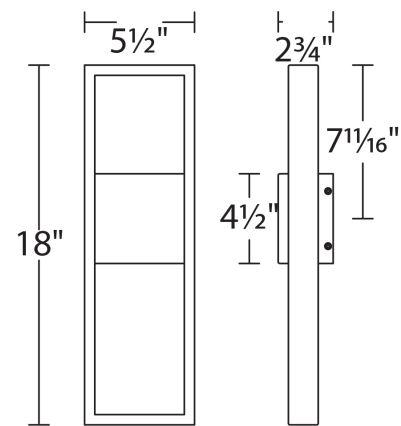

Color Temp:	3000K
Input:	120 VAC, 50/60Hz
CRI:	90
Dimming:	ELV: 100 - 10%
Rated Life:	54000 Hours
Mounting:	Can be mounted on wall vertically or upside down
Standards:	ETL, cETL, IP65, Title 24 JA8-2016 Compliant Wet Location Listed
Construction:	Aluminum hardware with etched glass diffuser

FINISHES

Black

LINE DRAWING

WS-W13918