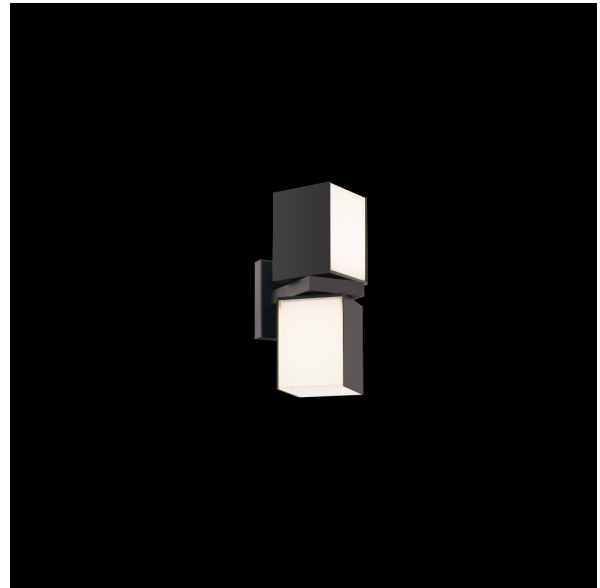

Fixture Type: _____

Catalog Number: _____

Project: _____

Location: _____

Vaiation

Outdoor Wall Sconce

Model & Size	Color Temp	Finish	LED Watts	LED Lumens	Delivered Lumens
WS-W15312 12"	3000K	BK Black	23W	1367	780
	3500K		23W	1367	929
	4000K		23W	1367	895

Example: **WS-W15312-40-BK**

For custom requests please contact customs@wacighting.com

DESCRIPTION

Mutual independence. Each segment can be rotated individually, casting light up, down and out.

FEATURES

- Front, top and bottom illumination
- Ceramic silk-screen mitered glass diffuser
- Top and bottom light individually rotatable
- Built in color temperature adjustability. Switch from 3000K/3500K/4000K
- Driver concealed within the canopy
- 5 year warranty

SPECIFICATIONS

Color Temp:	3500K,4000K,3000K
Input:	120/277 VAC,50/60Hz
CRI:	90
Dimming:	ELV: 100-5% ,TRIAC: 100-5%
Rated Life:	50000 Hours
Mounting:	Can be mounted on wall vertically or upside down
Standards:	ETL, cETL,IP65,Title 24 JA8-2019 Compliant Wet Location Listed
Construction:	Aluminum body with glass diffuser