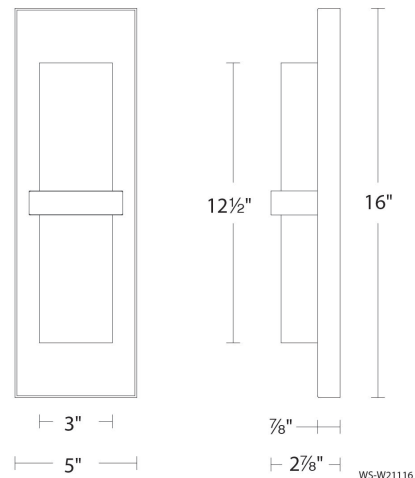

REPLACEMENT PARTS

- RPL-GLA-21116-OUT - Outer Glass
- RPL-GLA-21116-IN - Inner Glass

FINISHES

Black

LINE DRAWING

Fixture Type: _____

Catalog Number: _____

Project: _____