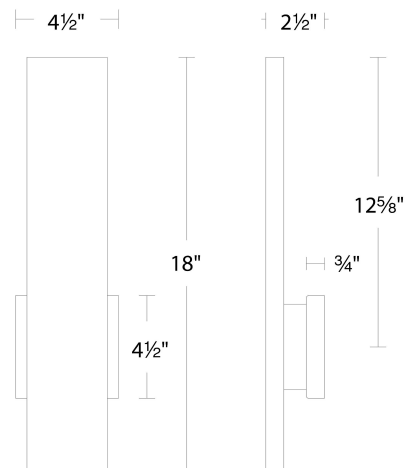

Fixture Type: _____

Catalog Number: _____

Project: _____

Location: _____

Stag

Outdoor Wall Sconce

Model & Size	Color Temp	Finish	LED Watts	LED Lumens	Delivered Lumens
WS-W29118 18"	3000K	AL Brushed Aluminum	16W	1265	789
	3500K	BK Black	16W	1424	883
	4000K	WT White	16W	1299	807

Example: **WS-W29118-40-WT**

For custom requests please contact customs@wacighting.com

DESCRIPTION

Majestic, keen and sharp. A signature silhouette.

FEATURES

- Back lit with indirect illumination
- 3CCT (3000K/3500K/4000K) selectable switch
- Option to pre-select color temperature or adjust in the field
- ACLED driverless technology
- 5 year warranty

SPECIFICATIONS

Color Temp:	3000K,3500K,4000K
Input:	120 VAC,50/60Hz
CRI:	90
Dimming:	ELV: 100-10% ,TRIAC: 100-10%
Rated Life:	54000 Hours
Mounting:	Can be mounted on wall in all orientations
Standards:	ETL, cETL,IP65,Title 24 JA8 Compliant
	Wet Location Listed
Construction:	Aluminum body, frosted glass diffuser

FINISHES:

LINE DRAWING:

WS-W29118