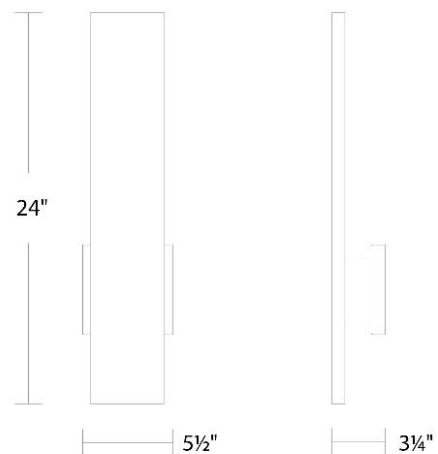

Outdoor Wall Sconce

Model & Size	Color Temp	Finish	LED Watts	LED Lumens	Delivered Lumens
WS-W29124 24"	3000K	AL Brushed Aluminum	24 W	1650	1100
	3500K	BK Black	24 W	1650	1100
	4000K		24 W	1650	1100

Example: **WS-W29124-40-BK**

SPECIFICATIONS

Color Temp:	4000K,3500K,3000K
Input:	120 VAC,50/60Hz
CRI:	90
Dimming:	ELV: 100-10% ,TRIAC: 100-5%
Rated Life:	54000 Hours
Mounting:	Can be mounted on wall in all orientations
Standards:	ETL, cETL, Title 24 JA8 Compliant Wet Location Listed
Construction:	Aluminum body, frosted glass diffuser

FINISHES:

REPLACEMENT PARTS

RPL-GLA-29124 - Glass

LINE DRAWING:

WS-W29124