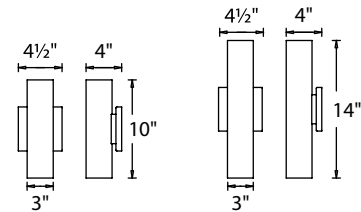

SPECIFICATIONS

Construction: Aluminum body with acrylic diffuser

Input: 120V-277V

Dimming: 100% - 10% ELV

Light Source: High output LED

Finish: Brushed Aluminum (AL), Bronze (BZ), Black (BK), White (WT)

Standards: ETL/cETL, Wet location listed, IP65 Rated, ADA Compliant, Title 24 California