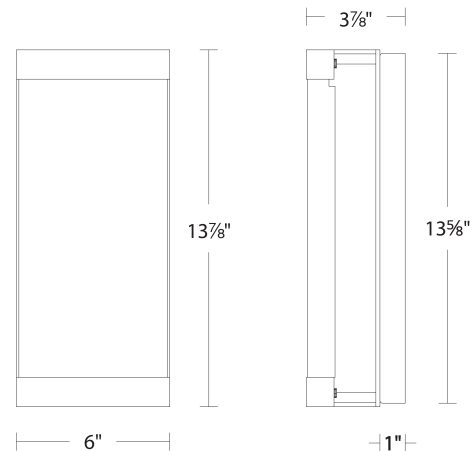

LINE DRAWING