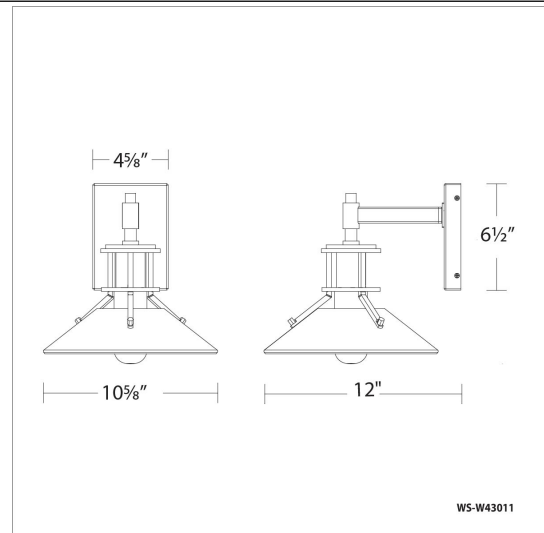

Black/ Aged
Brass

LINE DRAWING