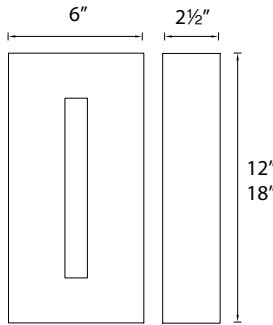

TAO – model: WS-W53
 dwelLED™ LED Outdoor

Fixture Type:

Catalog Number:

Project: _____

Location: _____

PRODUCT DESCRIPTION

Architecturally harmonious form gravity cast from aluminum for structural durability. The architectural design features a sliver window of glass with an optical pattern for visual interest. Effective down lighting integrated for illuminating pathways. Wet location listed and ADA compliant for interior or exterior installations.

SPECIFICATIONS

- **Construction:** Sturdy gravity cast aluminum
- **Color Temperature:** 3000K
- **CRI:** 90

ORDERING NUMBER

| Model# | Length | Watt | LED Lumens | Delivered Lumens | Finish |
|-----------------|--------|------|------------|------------------|--|
| WS-W5312 | 12" | 11W | 830 | 220 | BZ Bronze  GH Graphite  |
| WS-W5318 | 18" | 15W | 1218 | 250 | |