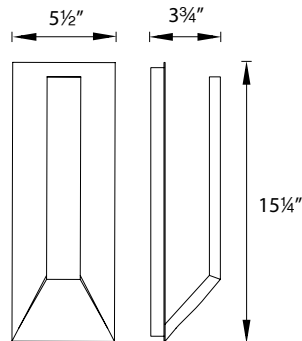

**UNO** – model: WS-W5915  
 dwelLED™ LED Outdoor

**WAC LIGHTING**  
 Responsible Lighting®

Fixture Type:

Catalog Number:

Project: \_\_\_\_\_

Location: \_\_\_\_\_

**PRODUCT DESCRIPTION**

This LED luminaire was created for exterior and interior ambient lighting design continuity. The unique illuminating element on the face indirectly reflects light back towards the viewer in an intriguing dimensional character. The minimalist ADA design mounts in any vertical direction, upward or downward.

**SPECIFICATIONS**

- **Construction:** Aluminum
- **Color Temperature:** 3000K
- **CRI:** 90

**ORDERING NUMBER**

Model#	Watt	LED Lumens	Delivered Lumens	Finish
<b>WS-W5915</b>	15.5W	1234	875	<b>BZ</b> Bronze  <b>GH</b> Graphite  <b>WT</b> White 