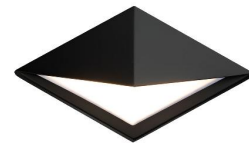

Fixture Type: _____

Catalog Number: _____

Project: _____

Location: _____

Pique

Outdoor Wall Sconce 4CCT

Model & Size	Color Temp	Finish	LED Watts	LED Lumens	Delivered Lumens
WS-W65412 12"	2700K	BK Black	12 W	890	540
	3000K		12 W	890	540
	3500K		12 W	890	540
	4000K		12 W	890	540

Example: **WS-W65412-40-BK**

For custom requests please contact customs@wacighting.com

DESCRIPTION

An envelope of light. A triangular diffuser delivers symmetrical LED illumination from within the folds of an angular frame.

FEATURES

- Down lit LED illumination
- Built in color temperature adjustability. Switch from 2700K/3000K/3500K/4000K
- Driver concealed within the canopy

SPECIFICATIONS

Color Temp:	4000K,3500K,3000K,2700K
Input:	120/277V,50/60Hz
CRI:	90
Dimming:	ELV: 100-10% ,TRIAC: 100-5%
Rated Life:	50000 Hours
Standards:	ETL, cETL Wet Location Listed
Construction:	Aluminum body, UV stabilized etched acrylic diffuser