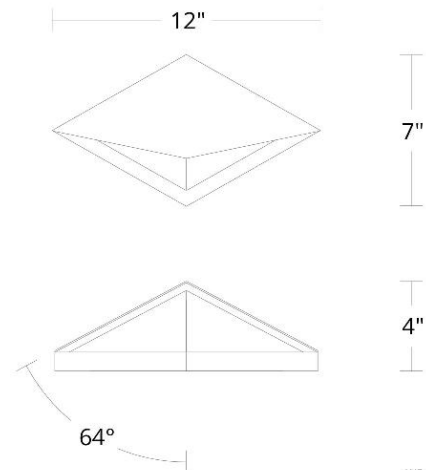

Fixture Type: _____

Catalog Number: _____

Project: _____

Location: _____

Pique

Outdoor Wall Sconce 4CCT

Model & Size	Color Temp	Finish	LED Watts	LED Lumens	Delivered Lumens
WS-W65412 12"	2700K	BK Black	12 W	890	540
	3000K		12 W	890	540
	3500K		12 W	890	540
	4000K		12 W	890	540

Example: **WS-W65412-40-BK**

For custom requests please contact customs@wacighting.com

DESCRIPTION

An envelope of light. A triangular diffuser delivers symmetrical LED illumination from within the folds of an angular frame.

FEATURES

- Down lit LED illumination
- Built in color temperature adjustability. Switch from 2700K/3000K/3500K/4000K
- Driver concealed within the canopy

SPECIFICATIONS

Color Temp:	4000K,3500K,3000K,2700K
Input:	120/277V,50/60Hz
CRI:	90
Dimming:	ELV: 100-10% ,TRIAC: 100-5%
Rated Life:	50000 Hours
Standards:	ETL, cETL Wet Location Listed
Construction:	Aluminum body, UV stabilized etched acrylic diffuser

FINISHES:

Black

LINE DRAWING:

WS-W65412